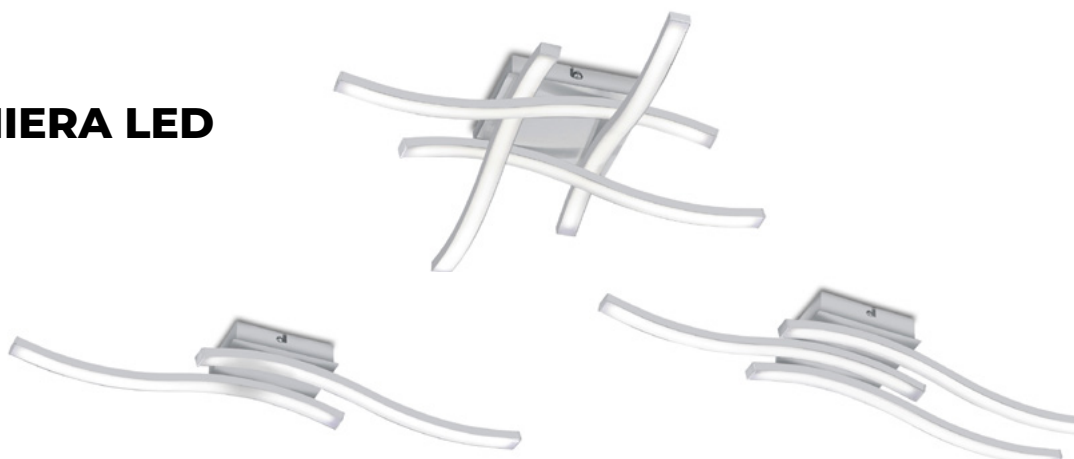

## ROUTE PLAFONIERA LED

con bacchette ondulate,  
luce naturale 4000K,  
finiture: acciaio, antracite,  
bianco, oro rosa

2 bacchette

**26%** € ~~29,95~~

**€21,99**

3 bacchette

**26%** € ~~36,95~~

**€26,99**